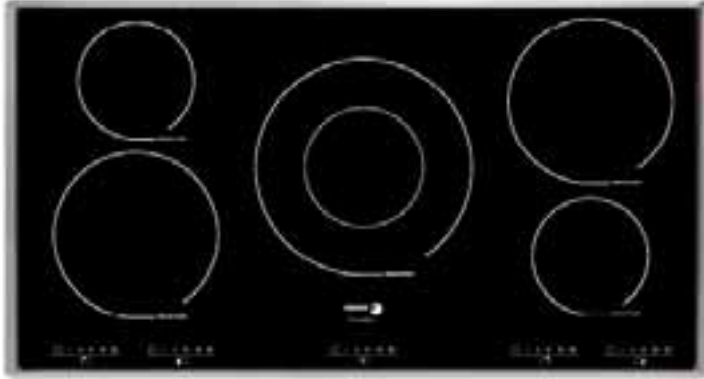

Induction cooktops'

36" Induction cooktop with trim
IFA-90 AL
 Item number: 922014081

• **New Space Saving Casing.**

Narrowest available on the market. Allows flexibility for storage or mounting an oven beneath the unit.

- 5 cooking zones.
- Power range: 50 W- 3600 W.
- Total power: 9.6 kW.
- 7 point safety system.
- 12 cook settings + quick launch settings (6: Medium, 10: High, 12: Maximum).
- Illuminated touch controls.
- Extremely durable EUROKERA glass surface.
- Stylish stainless steel trim.